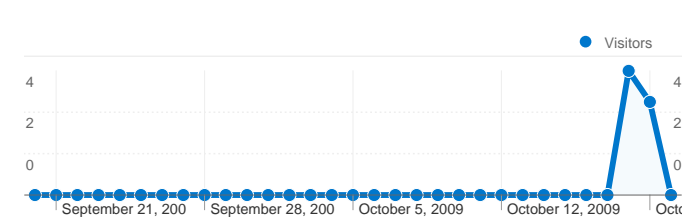

Site Usage

9 Visits

0.00% Bounce Rate

87 Pageviews

00:03:26 Avg. Time on Site

9.67 Pages/Visit

55.56% % New Visits

Visitors Overview

Visitors

5

Map Overlay world

Traffic Sources Overview

Direct Traffic
9.00 (100.00%)

Content Overview

Pages	Pageviews	% Pageviews
/album.html	13	14.94%
/biografia.html	11	12.64%
/extras.html	9	10.34%
/discografia1.html	9	10.34%
/parceiros.html	8	9.20%

Pages on this site were viewed a total of 87 times

87 Pageviews

60 Unique Views

0.00% Bounce Rate

Top Content

Pages	Pageviews	% Pageviews
/album.html	13	14.94%
/biografia.html	11	12.64%
/extras.html	9	10.34%
/discografia1.html	9	10.34%
/parceiros.html	8	9.20%