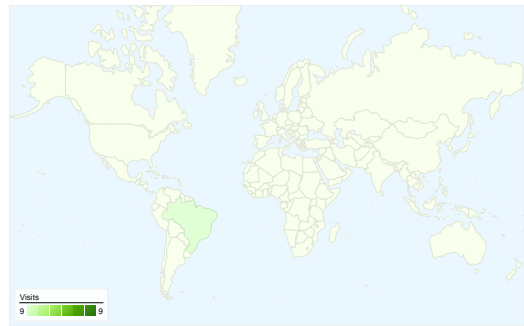

Site Usage

9 Visits

0.00% Bounce Rate

87 Pageviews

00:03:26 Avg. Time on Site

9.67 Pages/Visit

55.56% % New Visits

Visitors Overview

Visitors

5

Map Overlay world

Traffic Sources Overview

Direct Traffic
9.00 (100.00%)

Content Overview

Pages	Pageviews	% Pageviews
/album.html	13	14.94%
/biografia.html	11	12.64%
/extras.html	9	10.34%
/discografia1.html	9	10.34%
/parceiros.html	8	9.20%

9 visits came from 1 countries/territories

Site Usage

Visits 9 % of Site Total: 100.00%	Pages/Visit 9.67 Site Avg: 9.67 (0.00%)	Avg. Time on Site 00:03:26 Site Avg: 00:03:26 (0.00%)	% New Visits 55.56% Site Avg: 55.56% (0.00%)	Bounce Rate 0.00% Site Avg: 0.00% (0.00%)	
Country/Territory	Visits	Pages/Visit	Avg. Time on Site	% New Visits	Bounce Rate
Brazil	9	9.67	00:03:26	55.56%	0.00%