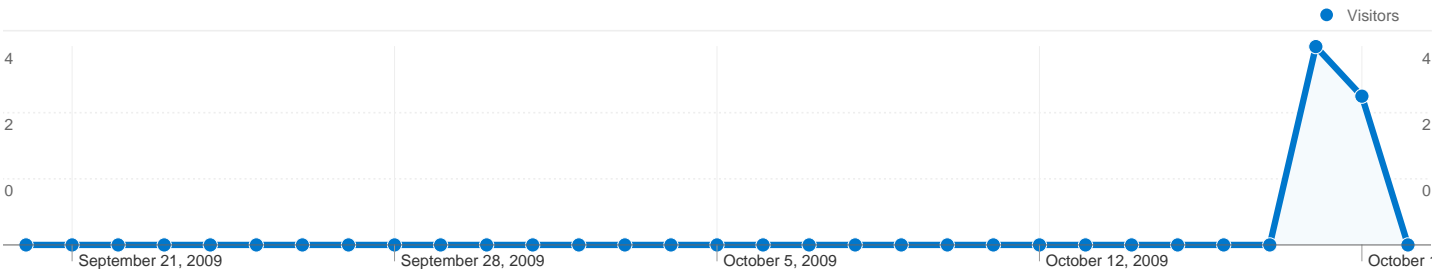

Site Usage

9 Visits

0.00% Bounce Rate

87 Pageviews

00:03:26 Avg. Time on Site

9.67 Pages/Visit

55.56% % New Visits

Visitors Overview

Visitors

5

Map Overlay world

Traffic Sources Overview

Direct Traffic
9.00 (100.00%)

Content Overview

Pages	Pageviews	% Pageviews
/album.html	13	14.94%
/biografia.html	11	12.64%
/extras.html	9	10.34%
/discografia1.html	9	10.34%
/parceiros.html	8	9.20%

5 people visited this site

- 9 Visits
- 5 Absolute Unique Visitors
- 87 Pageviews
- 9.67 Average Pageviews
- 00:03:26 Time on Site
- 0.00% Bounce Rate
- 55.56% New Visits

Technical Profile

Browser	Visits	% visits	Connection Speed	Visits	% visits
Chrome	8	88.89%	Cable	3	33.33%
Internet Explorer	1	11.11%	Unknown	3	33.33%
			DSL	3	33.33%

9 visits came from 1 countries/territories

Site Usage

Visits 9 % of Site Total: 100.00%	Pages/Visit 9.67 Site Avg: 9.67 (0.00%)	Avg. Time on Site 00:03:26 Site Avg: 00:03:26 (0.00%)	% New Visits 55.56% Site Avg: 55.56% (0.00%)	Bounce Rate 0.00% Site Avg: 0.00% (0.00%)	
Country/Territory	Visits	Pages/Visit	Avg. Time on Site	% New Visits	Bounce Rate
Brazil	9	9.67	00:03:26	55.56%	0.00%