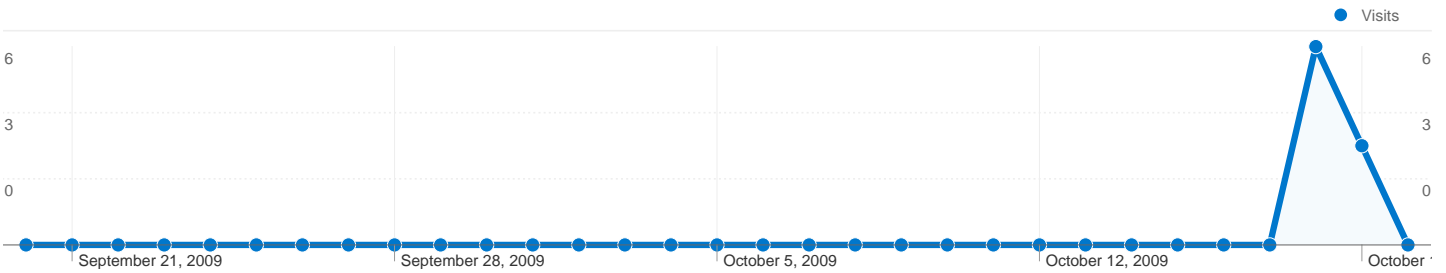

Site Usage

9 Visits

0.00% Bounce Rate

87 Pageviews

00:03:26 Avg. Time on Site

9.67 Pages/Visit

55.56% % New Visits

Visitors Overview

Visitors

5

Map Overlay world

Traffic Sources Overview

Direct Traffic
9.00 (100.00%)

Content Overview

Pages	Pageviews	% Pageviews
/album.html	13	14.94%
/biografia.html	11	12.64%
/extras.html	9	10.34%
/discografia1.html	9	10.34%
/parceiros.html	8	9.20%

5 people visited this site

- 9 Visits
- 5 Absolute Unique Visitors
- 87 Pageviews
- 9.67 Average Pageviews
- 00:03:26 Time on Site
- 0.00% Bounce Rate
- 55.56% New Visits

Technical Profile

Browser	Visits	% visits	Connection Speed	Visits	% visits
Chrome	8	88.89%	Cable	3	33.33%
Internet Explorer	1	11.11%	Unknown	3	33.33%
			DSL	3	33.33%

9 visits came from 1 countries/territories

Site Usage

Visits 9 % of Site Total: 100.00%	Pages/Visit 9.67 Site Avg: 9.67 (0.00%)	Avg. Time on Site 00:03:26 Site Avg: 00:03:26 (0.00%)	% New Visits 55.56% Site Avg: 55.56% (0.00%)	Bounce Rate 0.00% Site Avg: 0.00% (0.00%)	
Country/Territory	Visits	Pages/Visit	Avg. Time on Site	% New Visits	Bounce Rate
Brazil	9	9.67	00:03:26	55.56%	0.00%